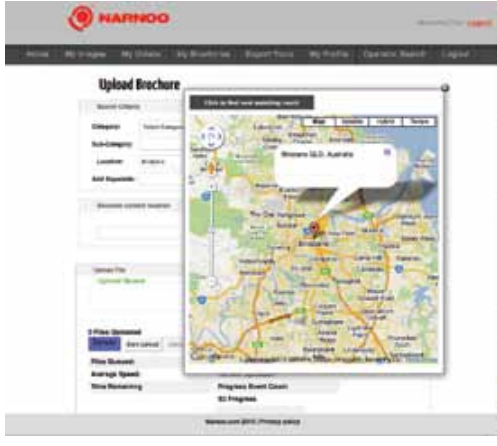

NARNOO MEDIA NETWORK PLATFORM

For Tourism Websites

Videos Brochures Images Agent Portals

Overview

Narnoo Integration Screenshots Documentation

Overview

The following are screen shots from the Narnoo Portal as well as examples of integration into existing websites.

Requirements

A Narnoo.com account

Uploaded content or a populated list of operators - Needed so that a distributor can display an operator's content.

Examples

This document contains a number of examples. These examples show the different number of ways to render the content on a site page. These example pages have basic styling so that the emphasise is on how the content is rendered in a browser window and not the page itself.